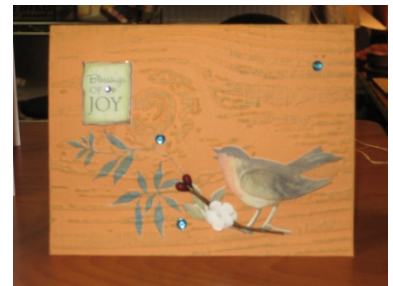

Little Scraps of News  
April 2011, Vol. 1

Aloha Fellow Crafters,

We have been having a fun time using the great embossing folders, kits and punches. Bill loves to create an instant card with the embossing folders and adorning it with wonderful dimensional or foiled embellishments. We just received a few of the Tim Holtz designed embossing folders and I know Bill's brain is running on overload. I started punching out two of our latest punch designs by McGill; tree branches and bamboo in preparation of designing a few greeting cards. I can just picture making an ikebana flower arrangement or bonsai with the branches. Then we have the Basic Grey Card Making Kits which I am really thrilled to make all 8 samples for less than \$2.50 a piece! There is so much to do and so little time in a day!

Tomorrow, Saturday, **April 16<sup>th</sup>**, we are going to have our **Annual Easter Egg Hunt for adults**. We have a great list of prizes and Bill is armed with Easter Trivia questions he is just bursting to play. Plan on a fun day starting with A Place In Time Easter Egg hunt and Trivia game, a little Easter shopping then hop on over to the Kailua Town party for more activities and entertainment.